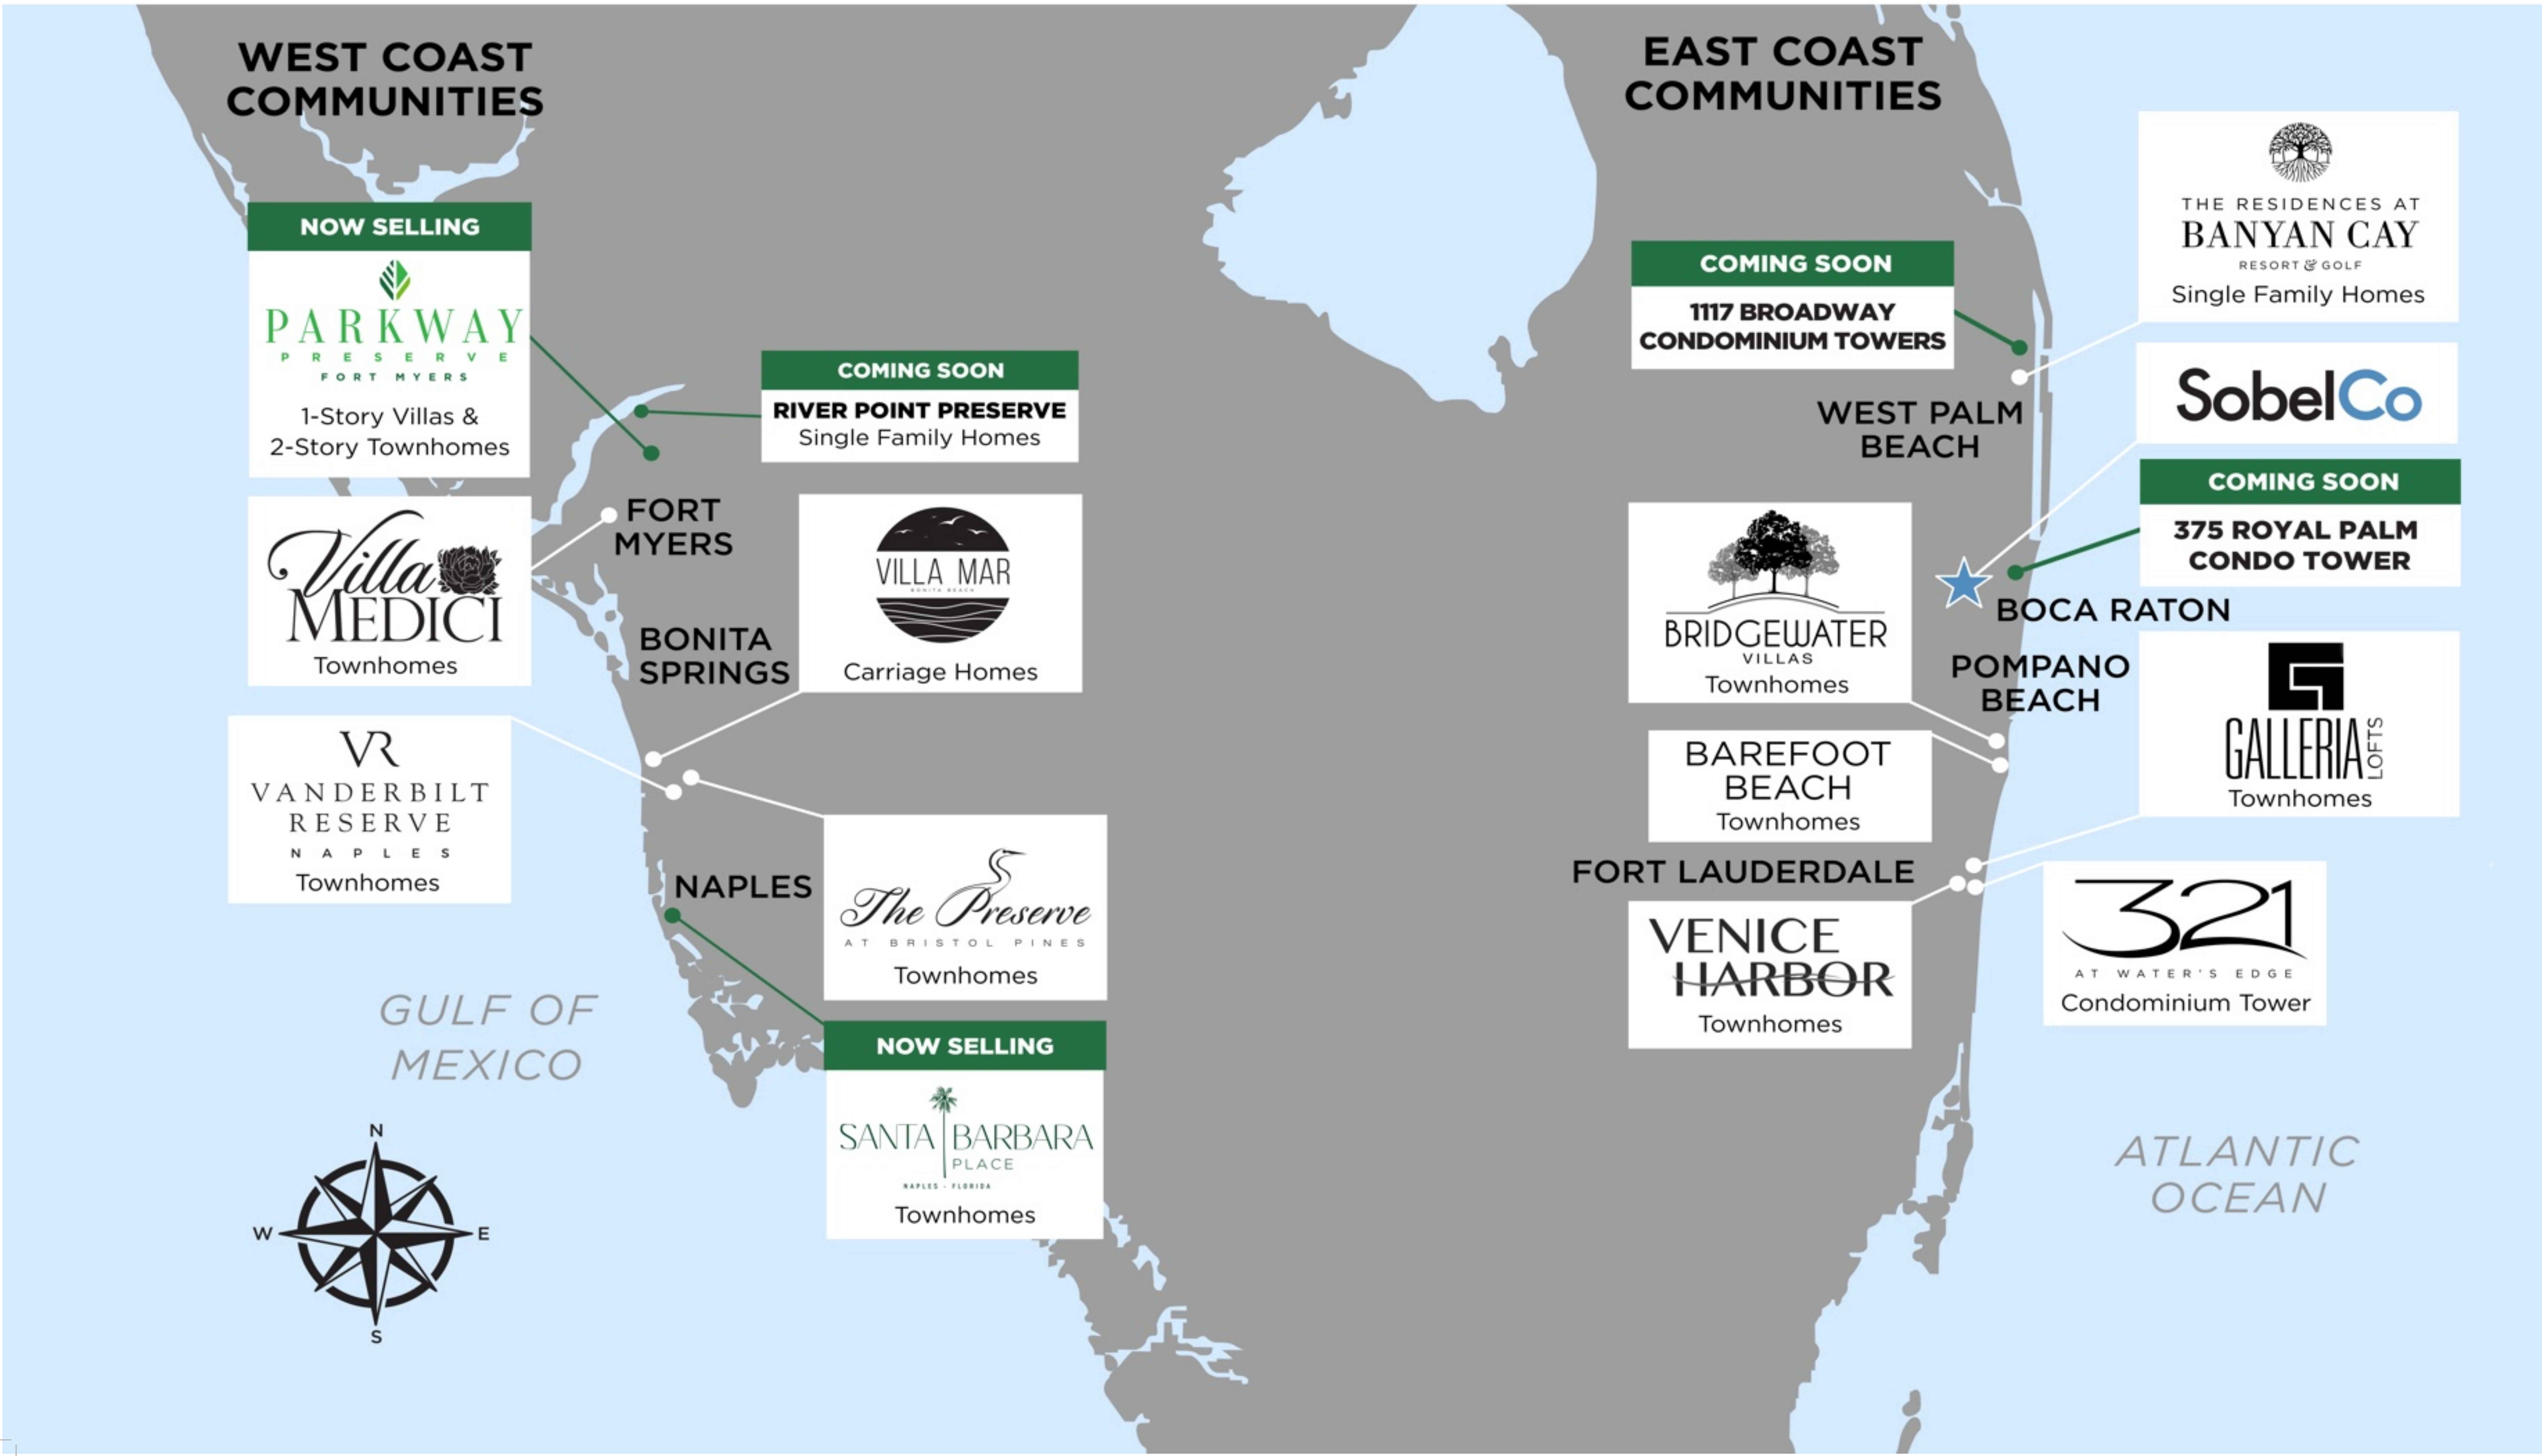

# SobelCo Communities are Located in the Most Sought After Locations on Florida's East and West Coasts.

- BOCA RATON**  
★ SobelCo Corporate Headquarters  
375 Royal Palm  
**COMING SOON**
- WEST PALM BEACH**  
1117 Broadway  
**COMING SOON**  
The Residences at Banyan Cay Resort & Golf  
*Sold Out*
- POMPANO BEACH**  
Bridgewater Villas  
*Sold Out*  
Barefoot Beach  
*Sold Out*
- FORT LAUDERDALE**  
321 at Water's Edge  
*Sold Out*  
Galleria Lofts  
*Sold Out*  
Venice Harbor  
*Sold Out*
- FORT MYERS**  
River Point Preserve  
**COMING SOON**  
Parkway Preserve  
**NOW SELLING**  
Villa Medici  
*Sold Out*
- BONITA SPRINGS**  
Villa Mar Bonita Beach  
*Sold Out*
- NAPLES**  
Santa Barbara Place  
**NOW SELLING**  
Vanderbilt Reserve  
*Sold Out*  
The Preserve at Bristol Pines  
*Sold Out*